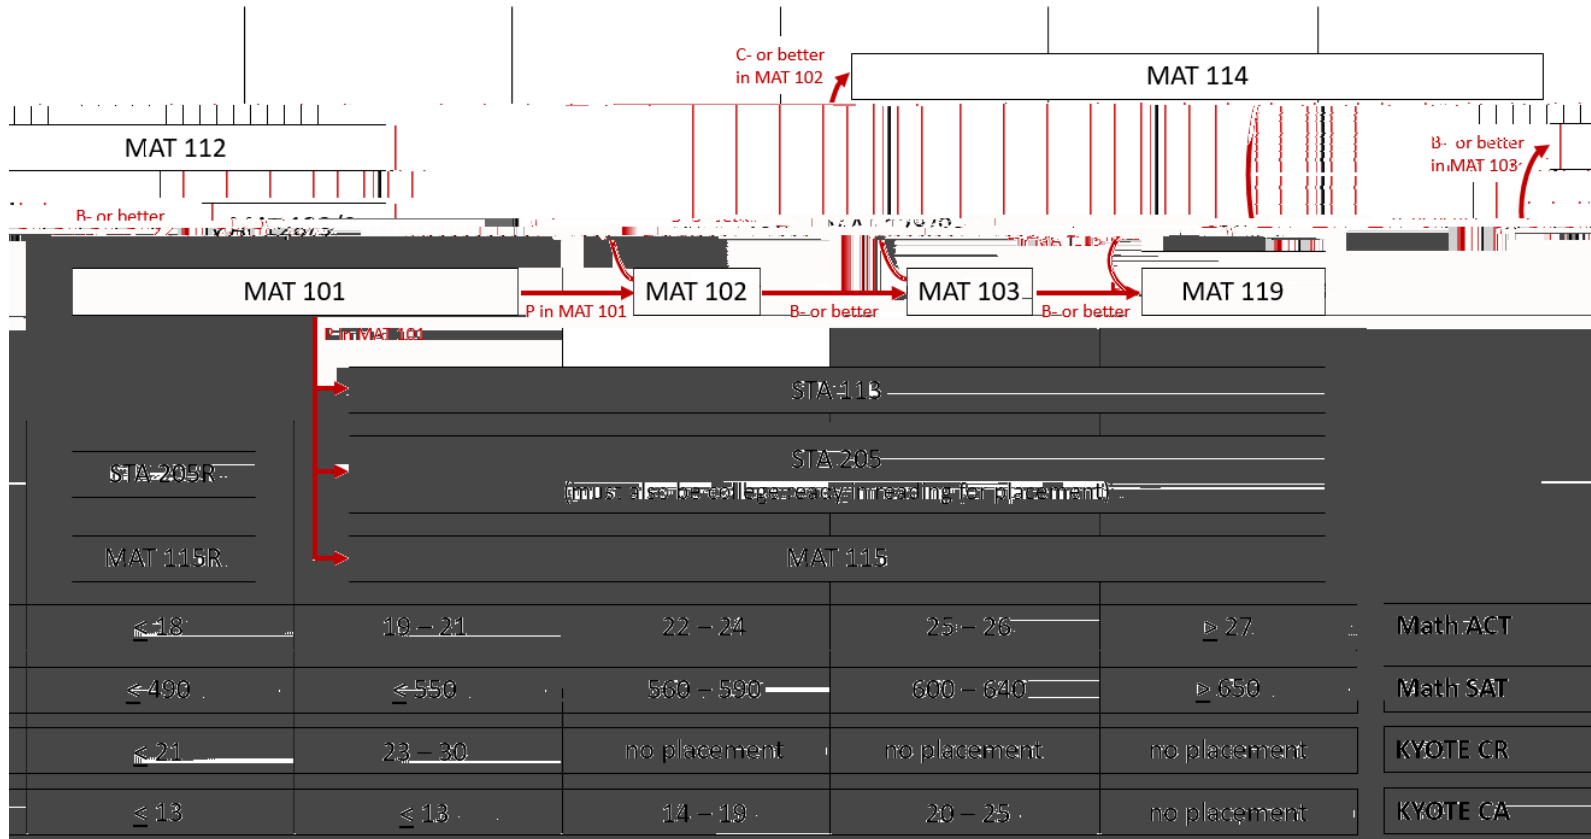

## Placement in MAT/STA Courses – First-Time Freshmen / Transfer Students

**Notes:** MMath PSR of 102 does not necessarily guarantee placement into MAT 114. If registration is blocked, then the student must complete MAT 102 to satisfy the course pre

# Placement in MAT/STA Courses – First-Time Freshmen / Transfer Students

## ACT / SAT / KYOTE Placement